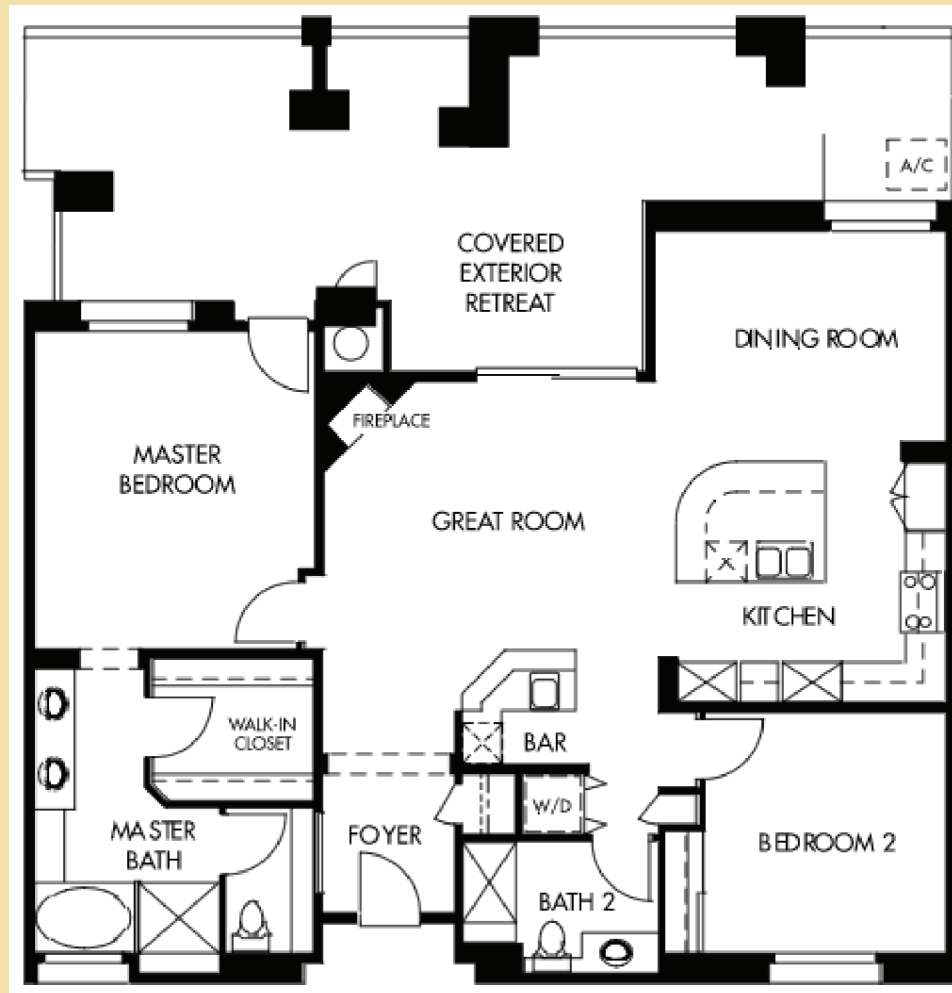

Community: Tova  
Plan: 1

Level 1 of 1

### Plan Details:

- 1,561 Square Feet
- 2 Bedroom
- 2 Bathrooms
- 1-Bay Parking Space
- On-Site Storage Space
- Condominium Home
- One-Level Layout
- Open Great Room with Island Kitchen
- Large, Private Deck